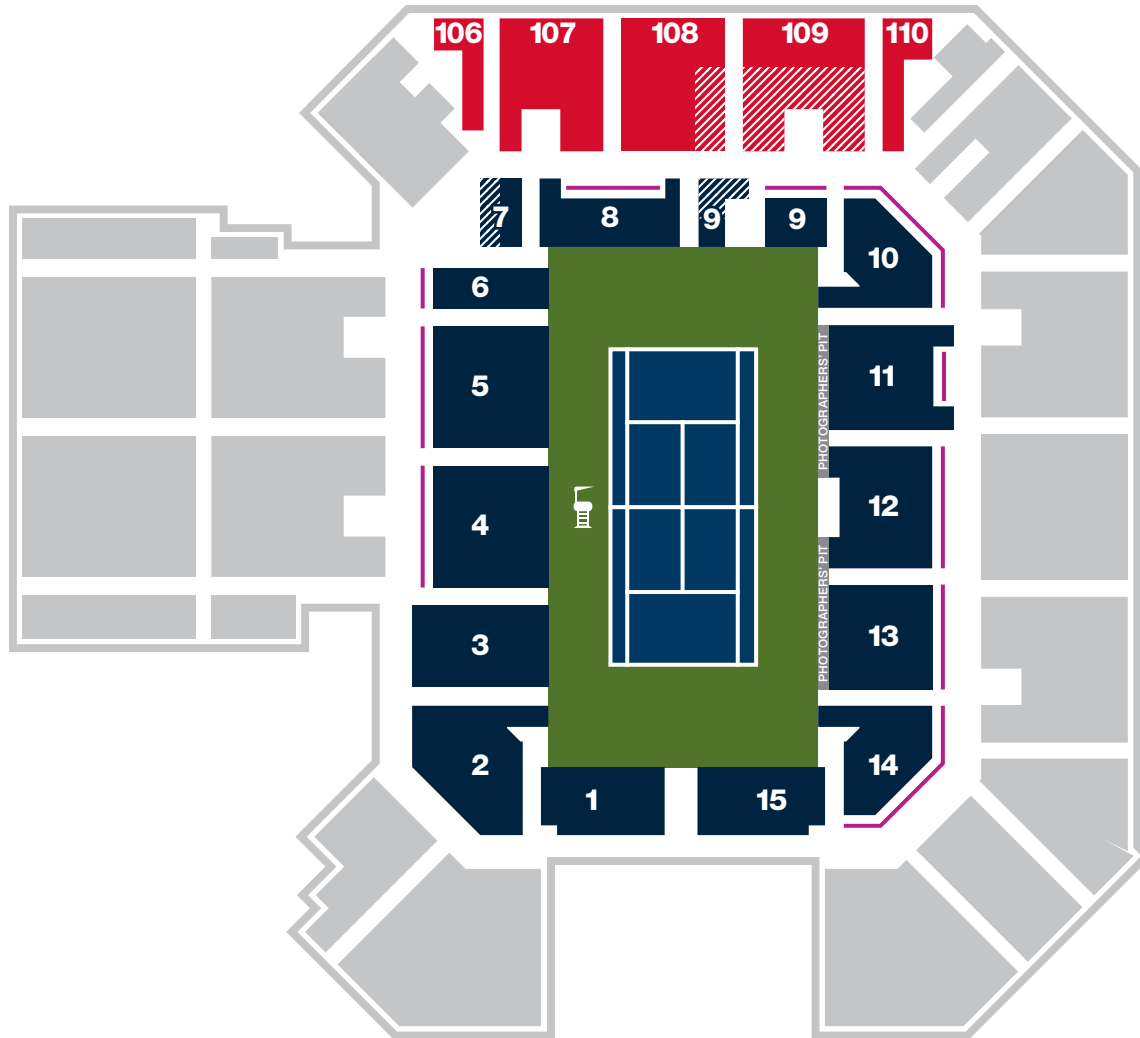

Louis Armstrong Stadium Seating Chart*

2017 US Open | August 28 – September 10

- Courtside Reserved**
- Loge Reserved**
- General Admission**
- Wheelchair Accessible**
- Obstructed View**

*Temporary Stadium. New Louis Armstrong Stadium opening in 2018.